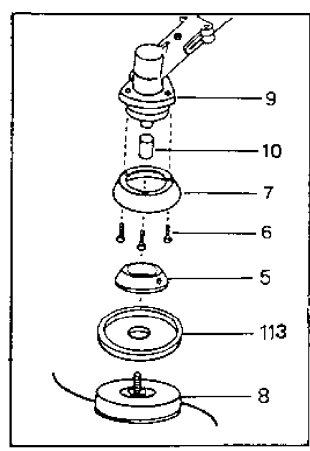

## Section: PRO SD 4150 BRUSH CUTTER DRIVE SHAFT

Pos.	Quantity	Spare part No	Description	Kit	Notes	New
	4615					
1	1	M229843	Screw (L.H.-thread)			
2	1	M235986	Idle cup + bearing			
3	1	M236323	Spacer			
4	1	M229834	Flange			
5	1	M229833	Flange			
6	3	M240688	Screw			
7	1	M240767	Flange-guard			
8	1	M240853	Stringhead assy			
9	1	M240824	Gear box assy			
10	1	M247272	.Spacer			
11	1	M235906	.Grease nipple gask			
12	1	M240151	.Screw			
13	1	M229842	Screw-blade			
14	1	M236596	Idle cup			
15	3	M236529	Split washer			
16	2	M235804	Screw			
17	1	M236381	Screw			
18	1	M247209	Guard assy			
19	2	M235806	.Screw			
20	4	M235248	.Washer			
21	1	M240870	.Bracket			
23	4	M236732	.Nut			
24	1	M224497-01	.Cutter			
25	2	M235802	.Screw			
26	1	M240830	Shaft-outer			
27	1	M229829	Drive shaft			
38	2	M229849	Ring-retainer rubbe			
42	4	M240969	Clamp			
43	4	M227563	Screw			
44	4	M235216	Nut			
45	1	M240942	Bracket half			
46	1	M240941	Bracket half			
47	1	M240966	Hanger bracket			
48	1	M241003	Nut			
49	1	M241004	Washer			
50	6	M241002	Screw			
51	2	M235216	Nut			
52	1	M240967	Handle bracket-lowe			
53	1	M240968	Handle bracket-top			
54	2	M227563	Screw			
55	1	M240971	Locking knob			
56	2	M240970	Ring			
57	1	M241010	Handle tube			
58	1	M229985	Half housing-R.H.			
59	1	M229984	Half housing-L.H.			
60	2	M240833	Tapping screw			
61	2	M235804	Screw			
62	2	M235216	Nut			
63	1	M240504	Handle assy + cable			
64	5	M240833	.Tapping screw			
65	1	M227764	.Handle half-R.H.			
66	1	M229820	.Safety trigger			
67	1	M229818	.Trigger			
68	1	M240091	.Trigger spring			
69	1	M229973	.Spring trigger			
70	1	M229823	.Throttle latch			
71	1	M227763	.Handla half-L.H.			
72	1	M229824	.Throttle button			
73	1	M240505	.Throttle cable ass			
74	1	M240506	..Throttle wire			
75	1	M236394	..Switch			
76	1	M235912	Nut			
99	2	M240935	Clamp			
100	2	M235530	Screw			
101	2	M235216	Nut			
102	4	M235214	Screw			