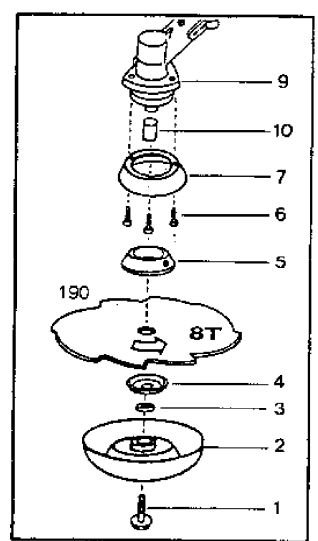

## Section: PRO SD 4150 BRUSH CUTTER DRIVE SHAFT

Pos.	Quantity	Spare part No	Description	Kit	Notes	New
	4615					
1	1	M229843	Screw (L.H.-thread)			
2	1	M235986	Idle cup + bearing			
3	1	M236323	Spacer			
4	1	M229834	Flange			
5	1	M229833	Flange			
6	3	M240688	Screw			
7	1	M240767	Flange-guard			
8	1	M240853	Stringhead assy			
9	1	M240824	Gear box assy			
10	1	M247272	.Spacer			
11	1	M235906	.Grease nipple gask			
12	1	M240151	.Screw			
13	1	M229842	Screw-blade			
14	1	M236596	Idle cup			
15	3	M236529	Split washer			
16	2	M235804	Screw			
17	1	M236381	Screw			
18	1	M247209	Guard assy			
19	2	M235806	.Screw			
20	4	M235248	.Washer			
21	1	M240870	.Bracket			
23	4	M236732	.Nut			
24	1	M224497-01	.Cutter			
25	2	M235802	.Screw			
26	1	M240830	Shaft-outer			
27	1	M229829	Drive shaft			
38	2	M229849	Ring-retainer rubbe			
42	4	M240969	Clamp			
43	4	M227563	Screw			
44	4	M235216	Nut			
45	1	M240942	Bracket half			
46	1	M240941	Bracket half			
47	1	M240966	Hanger bracket			
48	1	M241003	Nut			
49	1	M241004	Washer			
50	6	M241002	Screw			
51	2	M235216	Nut			
52	1	M240967	Handle bracket-lowe			
53	1	M240968	Handle bracket-top			
54	2	M227563	Screw			
55	1	M240971	Locking knob			
56	2	M240970	Ring			
57	1	M241010	Handle tube			
58	1	M229985	Half housing-R.H.			
59	1	M229984	Half housing-L.H.			
60	2	M240833	Tapping screw			
61	2	M235804	Screw			
62	2	M235216	Nut			
63	1	M240504	Handle assy + cable			
64	5	M240833	.Tapping screw			
65	1	M227764	.Handle half-R.H.			
66	1	M229820	.Safety trigger			
67	1	M229818	.Trigger			
68	1	M240091	.Trigger spring			
69	1	M229973	.Spring trigger			
70	1	M229823	.Throttle latch			
71	1	M227763	.Handla half-L.H.			
72	1	M229824	.Throttle button			
73	1	M240505	.Throttle cable ass			
74	1	M240506	..Throttle wire			
75	1	M236394	..Switch			
76	1	M235912	Nut			
99	2	M240935	Clamp			
100	2	M235530	Screw			
101	2	M235216	Nut			
102	4	M235214	Screw			