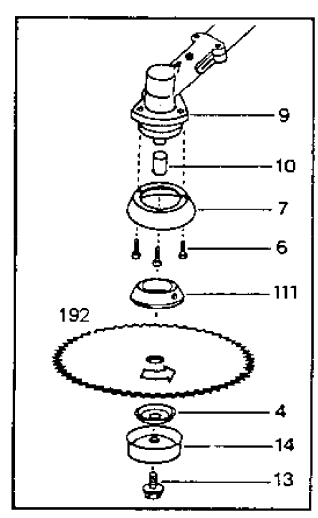

## Section: PRO SD 4150 BRUSH CUTTER DRIVE SHAFT

Pos.	Quantity	Spare part No	Description	Kit	Notes	New
	4615					
1	1	M229843	Screw (L.H.-thread)			
2	1	M235986	Idle cup + bearing			
3	1	M236323	Spacer			
4	1	M229834	Flange			
5	1	M229833	Flange			
6	3	M240688	Screw			
7	1	M240767	Flange-guard			
8	1	M240853	Stringhead assy			
9	1	M240824	Gear box assy			
10	1	M247272	.Spacer			
11	1	M235906	.Grease nipple gask			
12	1	M240151	.Screw			
13	1	M229842	Screw-blade			
14	1	M236596	Idle cup			
15	3	M236529	Split washer			
16	2	M235804	Screw			
17	1	M236381	Screw			
18	1	M247209	Guard assy			
19	2	M235806	.Screw			
20	4	M235248	.Washer			
21	1	M240870	.Bracket			
23	4	M236732	.Nut			
24	1	M224497-01	.Cutter			
25	2	M235802	.Screw			
26	1	M240830	Shaft-outer			
27	1	M229829	Drive shaft			
38	2	M229849	Ring-retainer rubbe			
42	4	M240969	Clamp			
43	4	M227563	Screw			
44	4	M235216	Nut			
45	1	M240942	Bracket half			
46	1	M240941	Bracket half			
47	1	M240966	Hanger bracket			
48	1	M241003	Nut			
49	1	M241004	Washer			
50	6	M241002	Screw			
51	2	M235216	Nut			
52	1	M240967	Handle bracket-lowe			
53	1	M240968	Handle bracket-top			
54	2	M227563	Screw			
55	1	M240971	Locking knob			
56	2	M240970	Ring			
57	1	M241010	Handle tube			
58	1	M229985	Half housing-R.H.			
59	1	M229984	Half housing-L.H.			
60	2	M240833	Tapping screw			
61	2	M235804	Screw			
62	2	M235216	Nut			
63	1	M240504	Handle assy + cable			
64	5	M240833	.Tapping screw			
65	1	M227764	.Handle half-R.H.			
66	1	M229820	.Safety trigger			
67	1	M229818	.Trigger			
68	1	M240091	.Trigger spring			
69	1	M229973	.Spring trigger			
70	1	M229823	.Throttle latch			
71	1	M227763	.Handla half-L.H.			
72	1	M229824	.Throttle button			
73	1	M240505	.Throttle cable ass			
74	1	M240506	..Throttle wire			
75	1	M236394	..Switch			
76	1	M235912	Nut			
99	2	M240935	Clamp			
100	2	M235530	Screw			
101	2	M235216	Nut			
102	4	M235214	Screw			